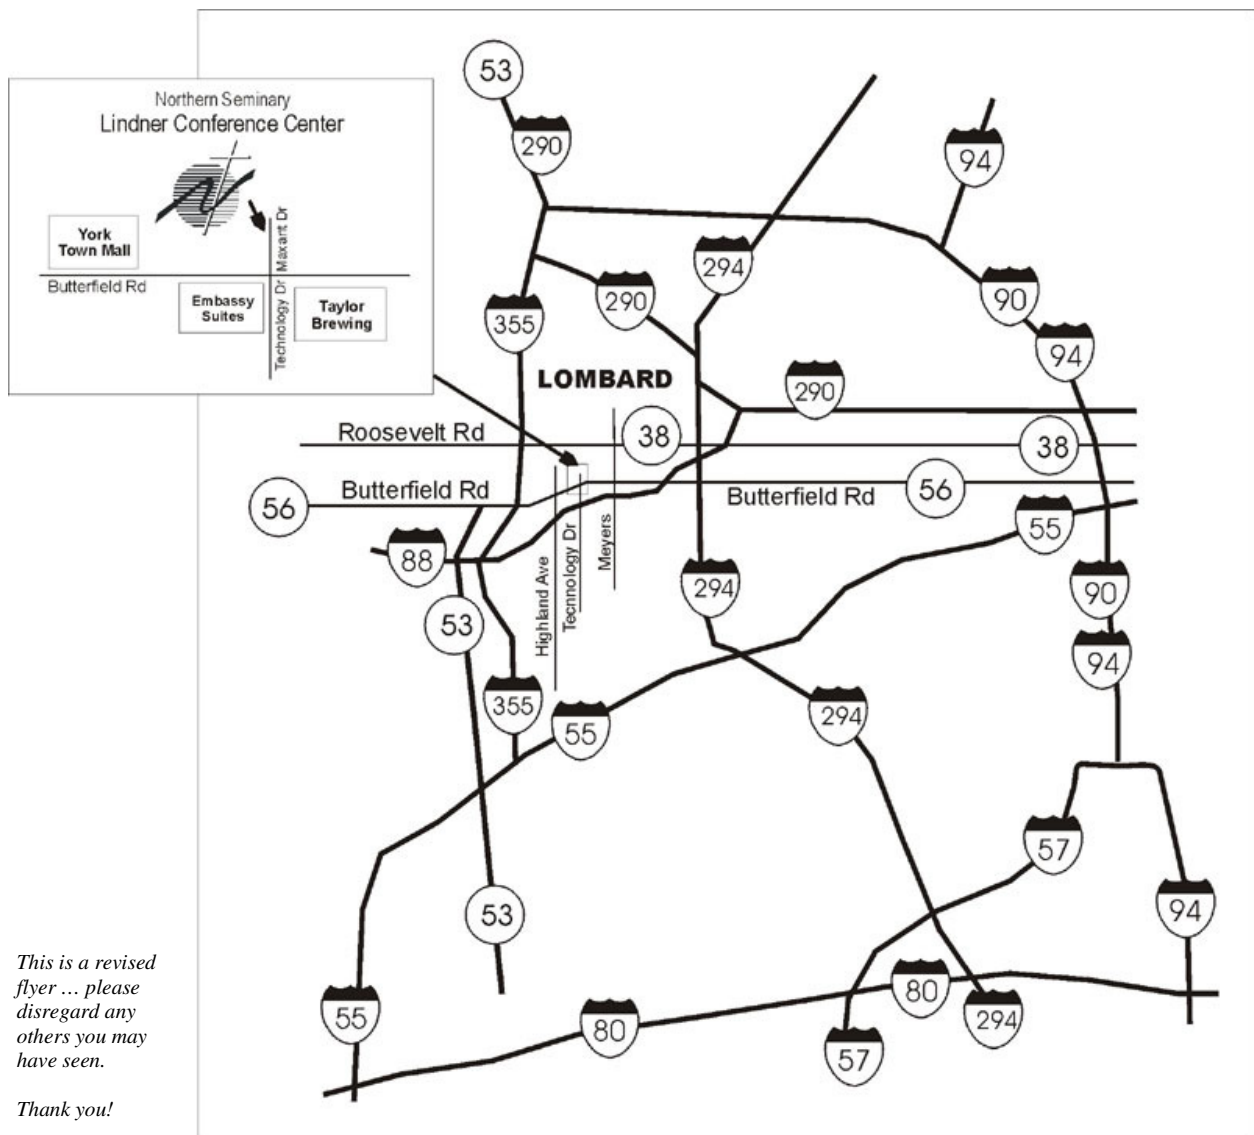

For Information call:
CCBA office, 630-235-4718 or
www.bridgeinchicago.com
Affiliated with the
American Contract Bridge League.

From the South: Take Interstate 355 North to the Butterfield Road exit; turn right and go east on Butterfield Road (Route 56.) At the fourth stoplight, just past the Yorktown Mall, turn left onto Maxant Drive (Technology Drive is the green street sign) to get on campus. There is a lake on the left hand side of the drive and the conference center is at the end of the lake.

From the North: Take Interstate 355 South to the Butterfield Road exit; at the top of the ramp, turn left and go east on Butterfield Road (Route 56.) At the fourth stoplight, just past the Yorktown Mall, turn left onto Maxant Drive (Technology Drive is the green street sign) to get on campus. There is a lake on the left hand side of the drive and the conference center is at the end of the lake.

From the West: Take Interstate 88 East to the Highland Avenue exit; turn left at the top of the ramp, cross over the highway, then turn right and go east on Butterfield Road (Route 56.) At the second stoplight, just past the Yorktown Mall, turn left onto Maxant Drive (Technology Drive is the green street sign) to get on campus. There is a lake on the left hand side of the drive and the conference center is at the end of the lake.

From the East: Take Interstate 88 West to the Highland Avenue exit; turn right at the top of the ramp, then turn right again and go east on Butterfield Road (Route 56.) At the second stoplight, just past the Yorktown Mall, turn left onto Maxant Drive (Technology Drive is the green street sign) to get on campus. There is a lake on the left hand side of the drive and the conference center is at the end of the lake.